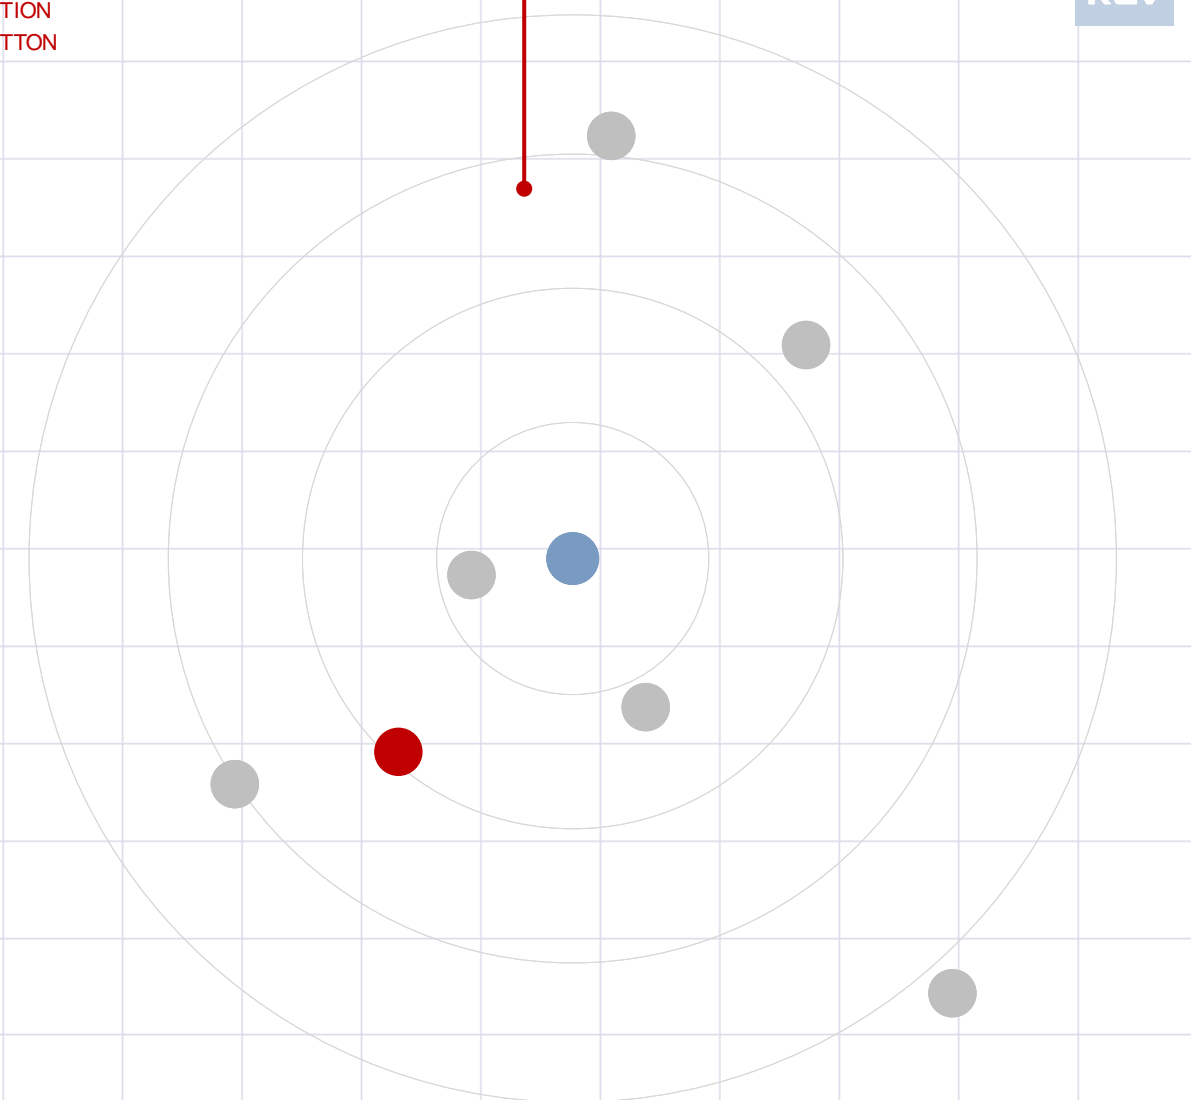

STELLAR SYSTEM
INFORMATION DISPLAY

AO SCHEMATIC MAP

NV-IMP01 IMPULSE NAVIGATION

SCROLLER
SCROLLS LIST IN THE
INDICATED DIRECTION. DOTS
INDICATE HOW MANY MORE
LIST ITEMS IN THIS DIRECTION

AO INFORMATION PANE
DISPLAYS INFORMATION FOR
EACH AO.

X:000000
Y:000000
Z:000000

FOCUS

A07:DESIGNATION

Planet Class IV R GU

Planet	Class IV	R	GU
I	IR	M	
UV	R	G	

X:000000
Y:000000
Z:000000

FOCUS

SCALE LIMIT
(BOTTOM)

SCALE LIMIT
(TOP)

AMBIENT EM DISPLAY
DISPLAYS AMBIENT EM OF
NAO BY DEFAULT, OR
CURRENTLY FOCUSED AO

		INTERNATIONAL STRATEGIC DEEPSPACE COMMAND VESSEL DEVELOPMENT PROGRAM	
TITLE IMPULSE NAVIGATION PANEL			
PROJECT VC2MS	AUTHOR MORAN, M		
DWG FILE AO_DATABASE_DISPLAY		VERS 1.1	
<small>CONFIDENTIAL INFORMATION. NOT FOR DISTRIBUTION WITHOUT PRIOR WRITTEN APPROVAL OF PROGRAM DIRECTOR</small>			