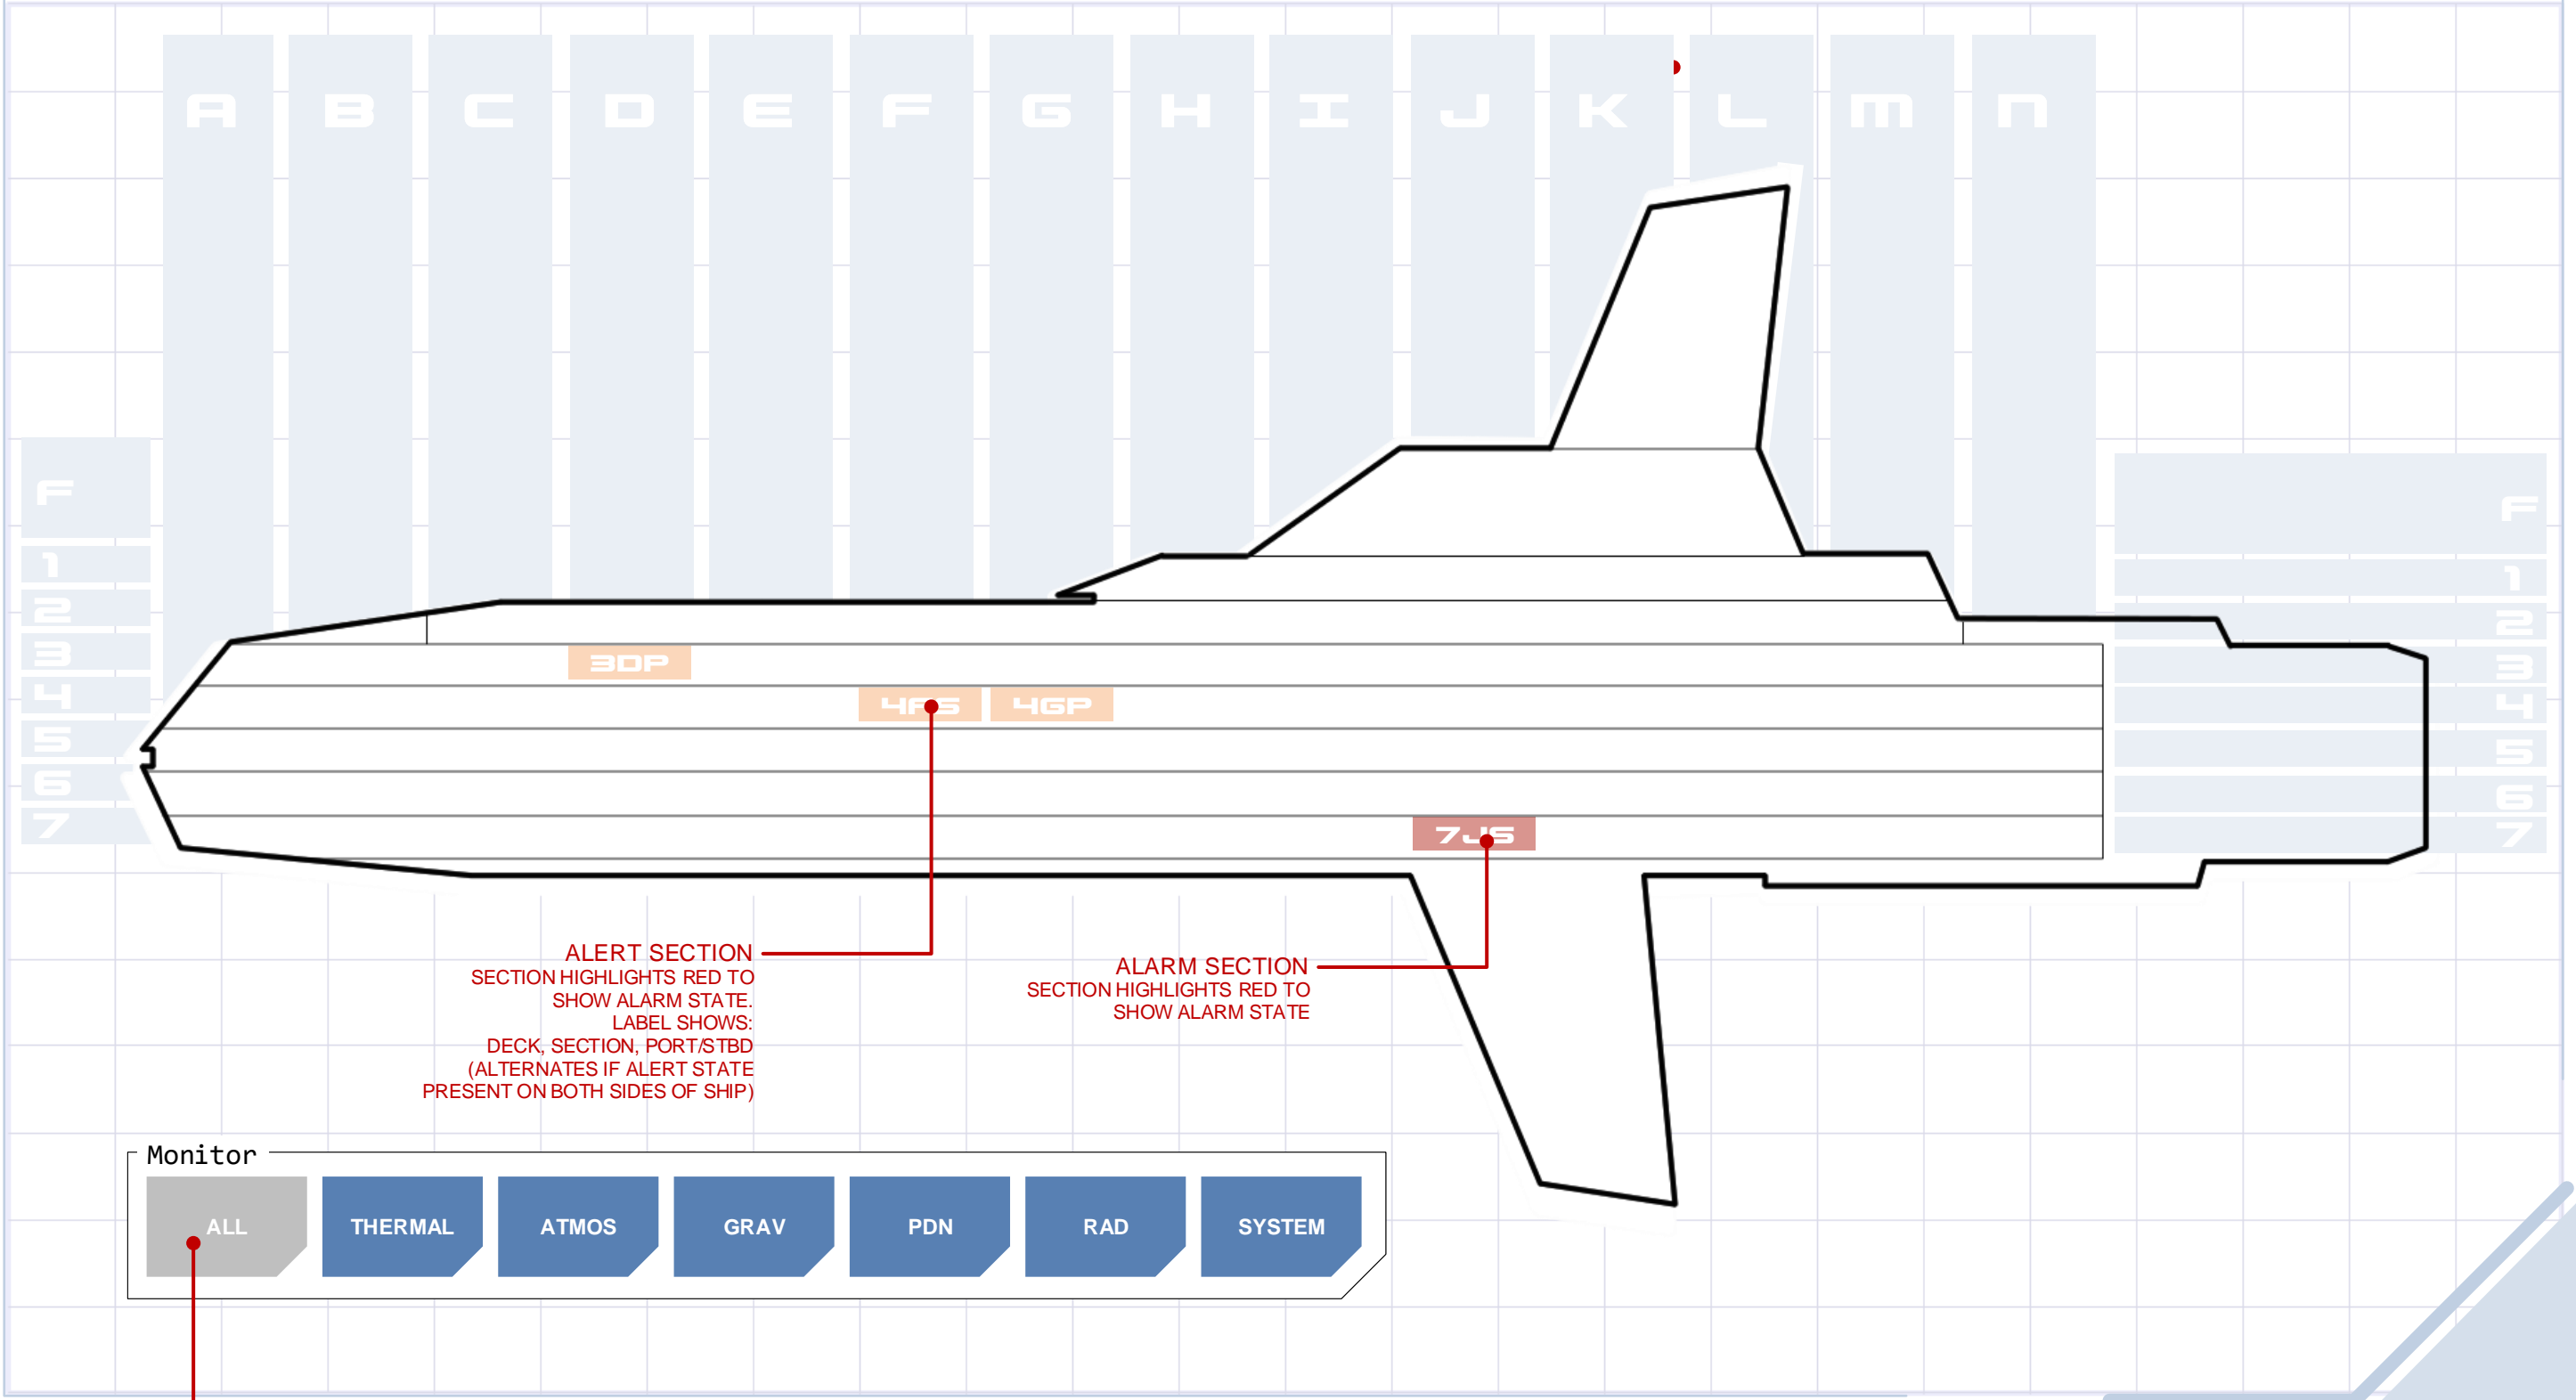

# EN-SFM01 MASTER SYSTEMS

**ALERT SECTION**  
SECTION HIGHLIGHTS RED TO SHOW ALARM STATE.  
LABEL SHOWS:  
DECK, SECTION, PORT/STBD  
(ALTERNATES IF ALERT STATE PRESENT ON BOTH SIDES OF SHIP)

**ALARM SECTION**  
SECTION HIGHLIGHTS RED TO SHOW ALARM STATE

Monitor

ALL

THERMAL

ATMOS

GRAV

PDN

RAD

SYSTEM

**MONITOR SELECTION**  
FILTERS DISPLAY OF MONITOR TYPES